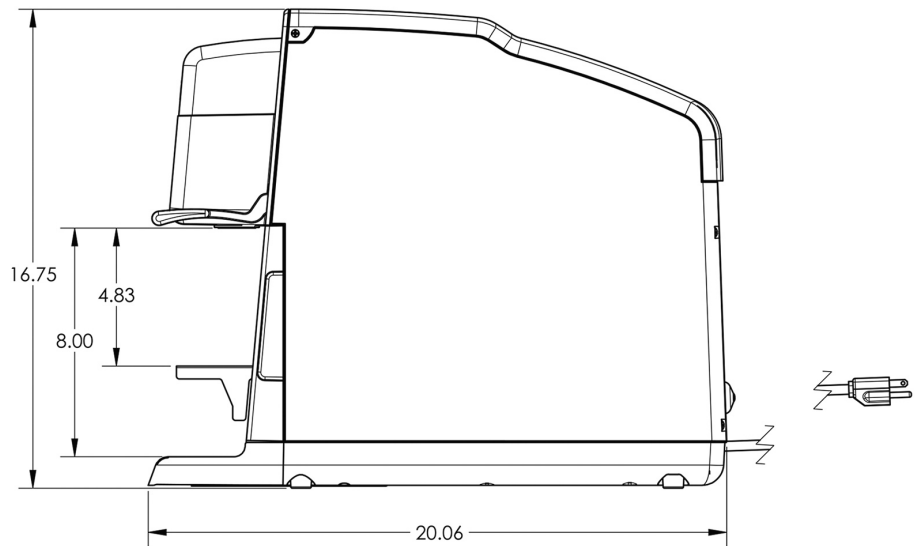

Agency:

Specifications

Product #: 44500.0000

Water Access: Plumbed

Additional Features

Electrical & Capacity

Volts	Amps	Watts	Cord Attached	Plug Type	8oz cups/hr 236ml cups/hr	Input H ² O Temp.	Phase	# Wires plus Ground	Hertz
120	12	1450	Yes	NEMA 5-15P	60	60°F (15.5°C)	1	2	60

Created on:
09/08/2018

	Unit			Shipping				
	Width	Height	Depth	Width	Height	Depth	Weight	Volume
English	11.7 in.	16.8 in.	20.6 in.	14.3 in.	18.3 in.	24.8 in.	34.700 lbs	3.732 ft ³
Metric	29.7 cm	42.7 cm	52.3 cm	36.2 cm	46.4 cm	63.0 cm	15.740 kgs	0.106 m ³