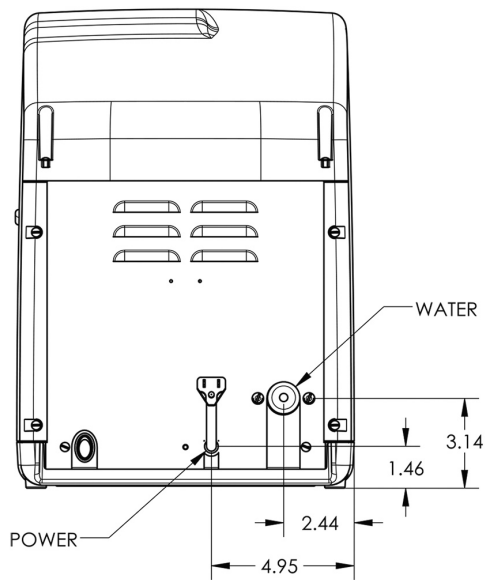

Agency:

Specifications

Product #: 44500.0000

Water Access: Plumbed

Additional Features

Electrical & Capacity

Volts	Amps	Watts	Cord Attached	Plug Type	8oz cups/hr 236ml cups/hr	Input H ² O Temp.	Phase	# Wires plus Ground	Hertz
120	12	1450	Yes	NEMA 5-15P	60	60°F (15.5°C)	1	2	60

Plumbing Requirements

PSI	kPa	Fitting Supplied	Water Flow Required (GPM)
20-90	138-621	1/4" Male Flare Fitting	-

CAD Drawings

2D	Revit	KLC
●		

BUNN® reserves the right to change specifications and product design without notice. Such revisions do not entitle the buyer to corresponding changes, improvements, additions or replacements for previously purchased equipment. For most current specifications and other info visit bunn.com.

Created on:
09/08/2018

	Unit			Shipping				
	Width	Height	Depth	Width	Height	Depth	Weight	Volume
English	11.7 in.	16.8 in.	20.6 in.	14.3 in.	18.3 in.	24.8 in.	34.700 lbs	3.732 ft ³
Metric	29.7 cm	42.7 cm	52.3 cm	36.2 cm	46.4 cm	63.0 cm	15.740 kgs	0.106 m ³