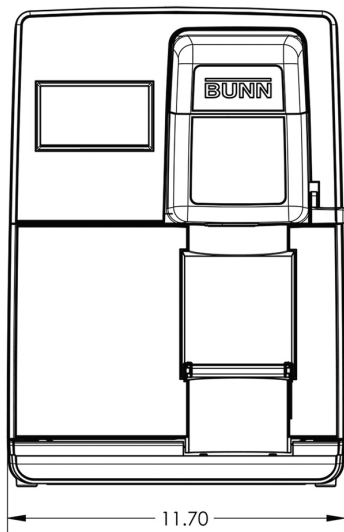

Agency:

Specifications

Product #: 44500.0000

Water Access: Plumbed

Additional Features

Electrical & Capacity

Volts	Amps	Watts	Cord Attached	Plug Type	8oz cups/hr 236ml cups/hr	Input H ² O Temp.	Phase	# Wires plus Ground	Hertz
120	12	1450	Yes	NEMA 5-15P	60	60°F (15.5°C)	1	2	60

Plumbing Requirements

PSI	kPa	Fitting Supplied	Water Flow Required (GPM)
20-90	138-621	1/4" Male Flare Fitting	-

CAD Drawings

2D	Revit	KLC
●		

BUNN® reserves the right to change specifications and product design without notice. Such revisions do not entitle the buyer to corresponding changes, improvements, additions or replacements for previously purchased equipment. For most current specifications and other info visit bunn.com.

Created on:
09/08/2018

	Unit			Shipping				
	Width	Height	Depth	Width	Height	Depth	Weight	Volume
English	11.7 in.	16.8 in.	20.6 in.	14.3 in.	18.3 in.	24.8 in.	34.700 lbs	3.732 ft ³
Metric	29.7 cm	42.7 cm	52.3 cm	36.2 cm	46.4 cm	63.0 cm	15.740 kgs	0.106 m ³